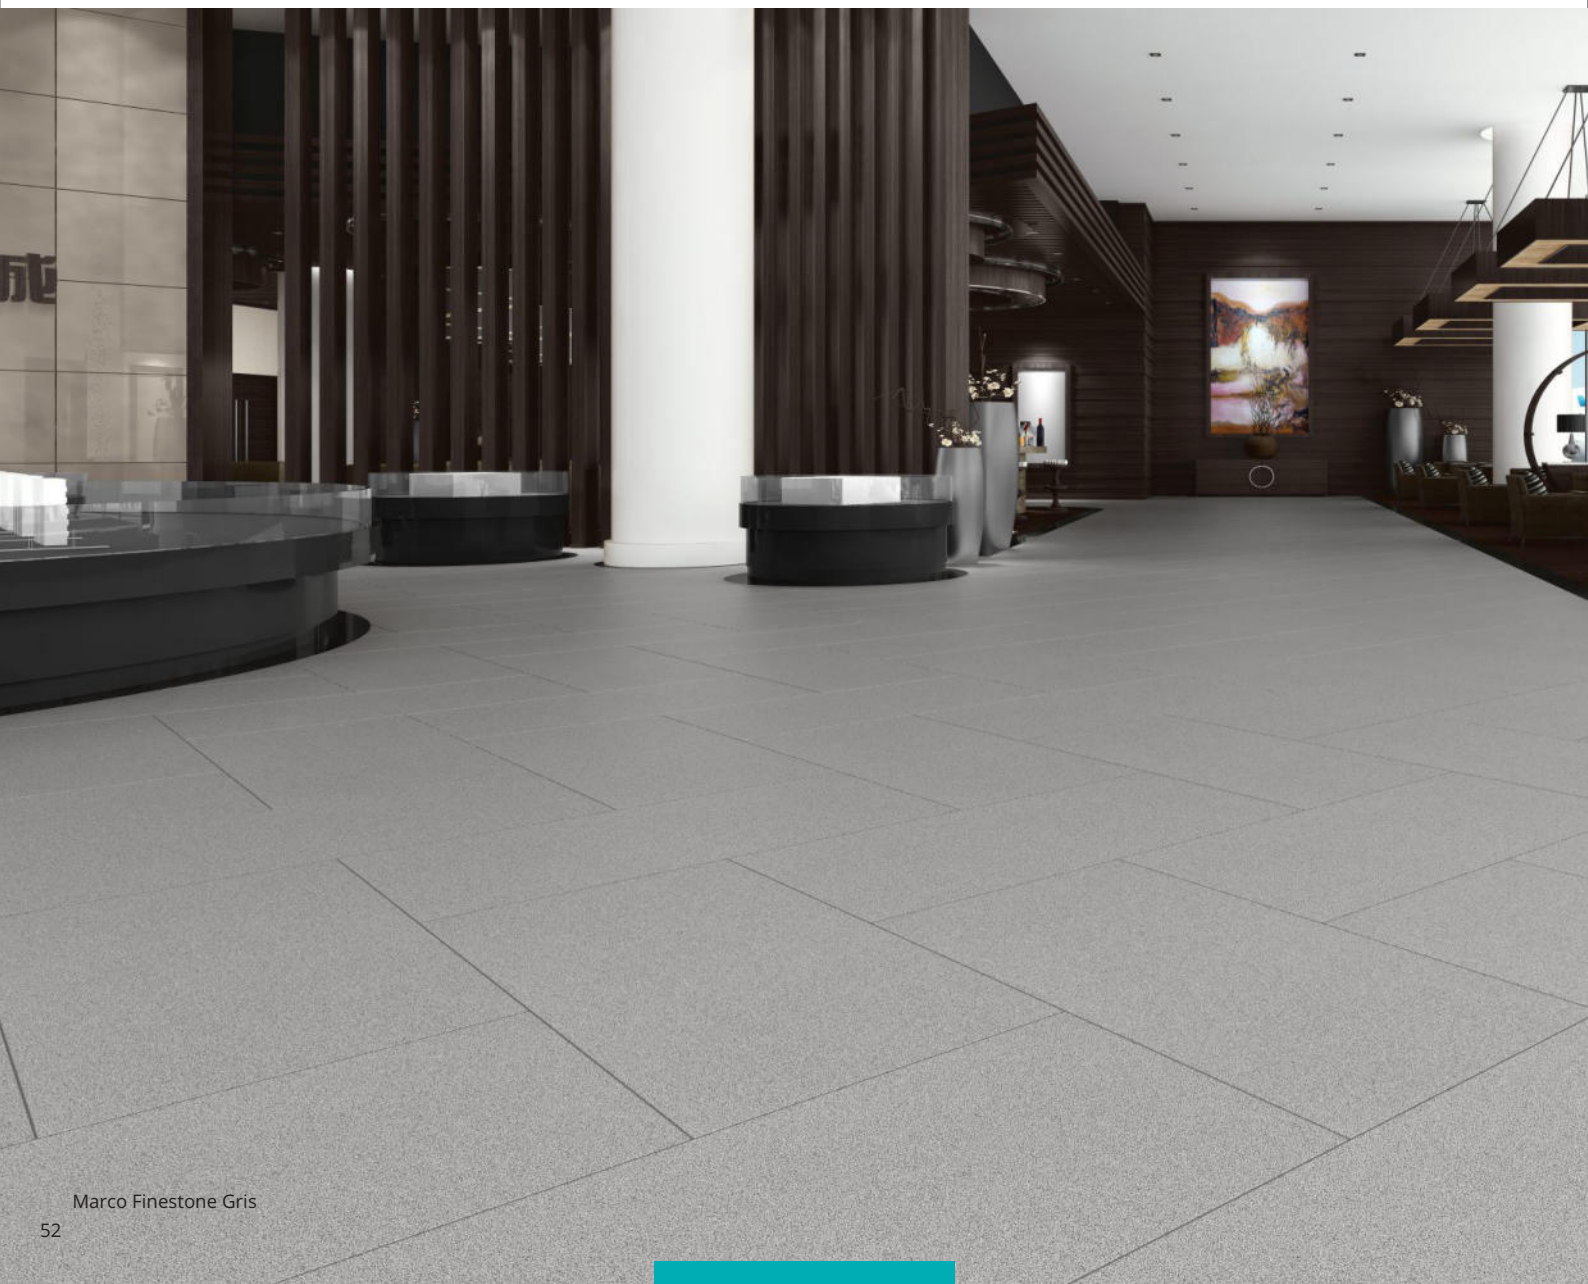

Paulo Terazzo Gris

Matt

**600x600mm
Full Body Vitrified Tiles**

Marco Finestone Gris Matt

Marco Finestone Antracita Matt

Marco Finestone Crema Matt

**600x600mm ~14mm
Full Colour Body Vitrified Tiles**

Scout Wengue
Scout Grigio