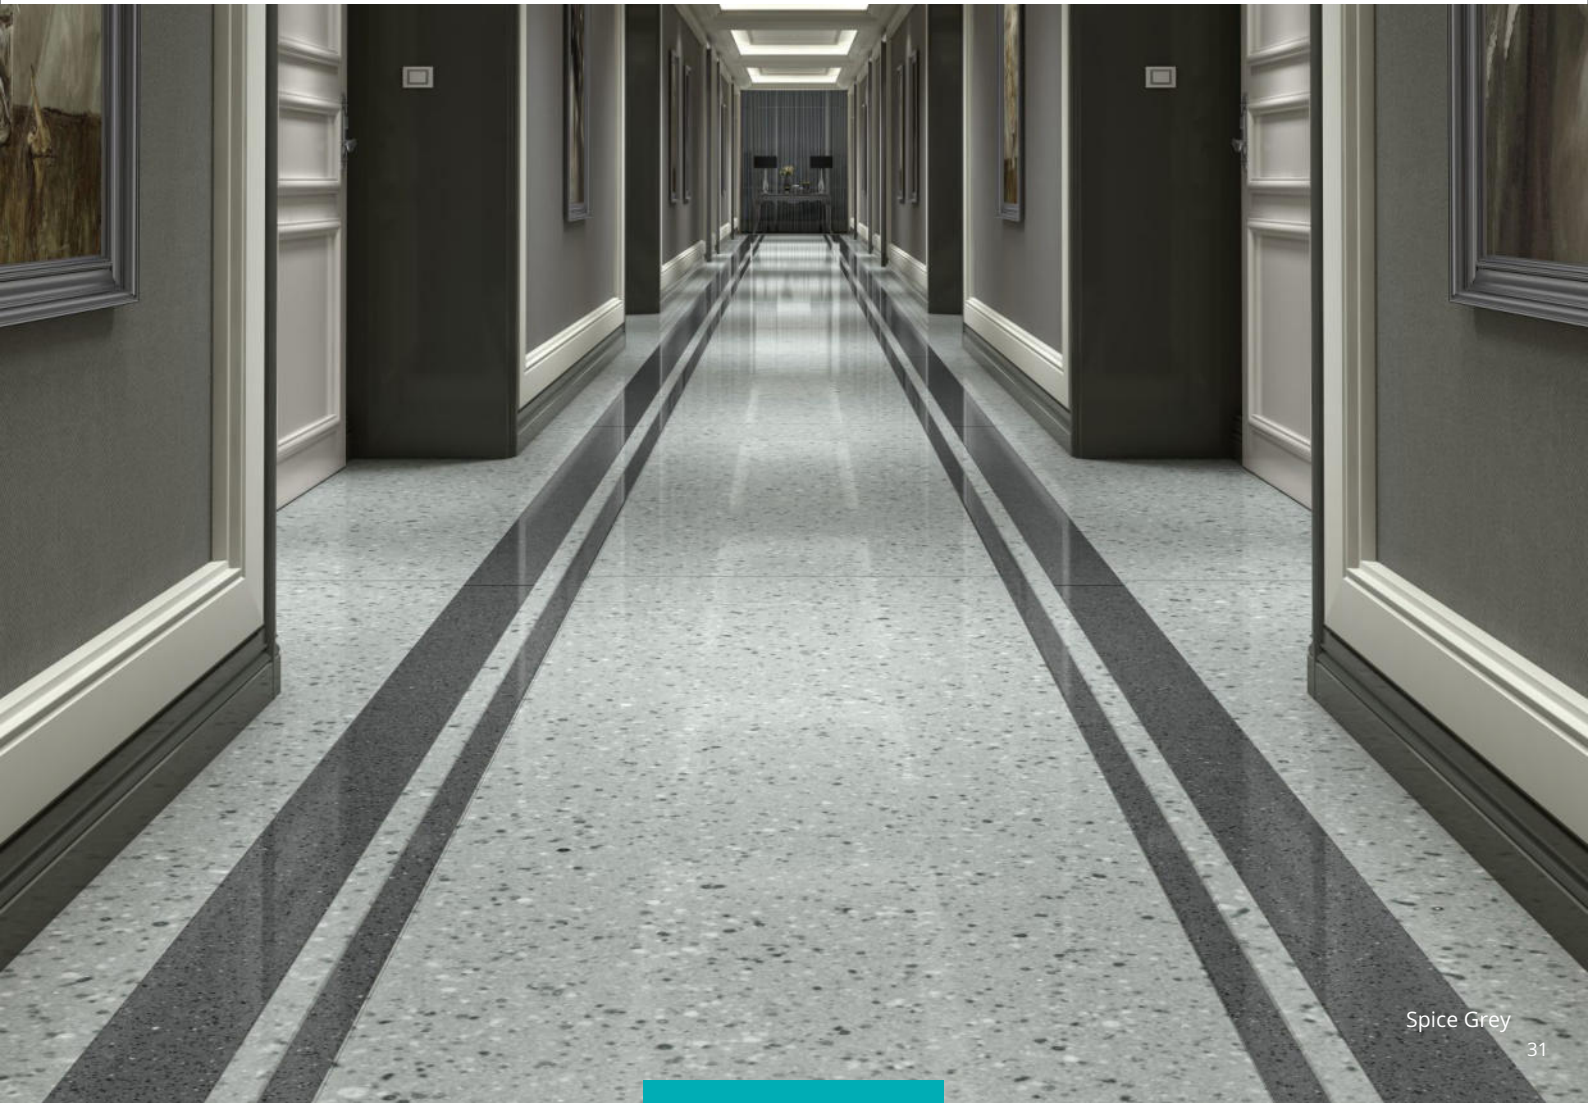

Polished

Spice Nero

Polished

Techno Choco

Polished, ~12mm

Calico Jet (A+B)

High Gloss

Blue Décor 07 Plug